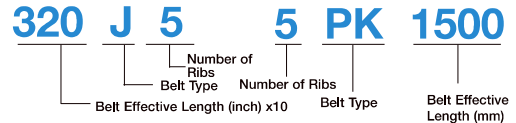

RIBSTAR G (Rubber V-ribbed Belt)

This belt combines the characteristics of the V-belt's high power transmission capability and the Flat Belt flexibility.

- High-efficient operation at high speed.
- It can be used on a small diameter pulley because of its high flexibility.
- Excellent heat resistance and abrasion resistance.
- Compact design application.
- Low belt vibration.

Product Code

(Example)

PK type : metric system

* Effective Length : The effective outer perimeter

Cross-Sectional Dimensions

Sign	Belt Type	J	PK	L
a (mm)		2.34×N	3.56×N	4.70×N
b (mm)		3.80	5.00	7.50
P (mm)		2.34	3.56	4.70
θ (°)		40	40	40