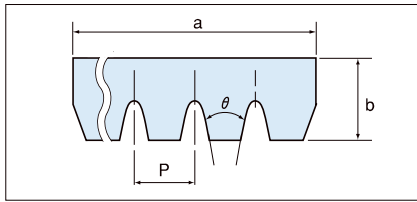

Product Code

(Example)

PK type : metric system

* Effective Length : The effective outer perimeter

Cross-Sectional Dimensions

Sign	Belt Type	J	PK	L
a (mm)		2.34×N	3.56×N	4.70×N
b (mm)		3.80	5.00	7.50
P (mm)		2.34	3.56	4.70
θ (°)		40	40	40